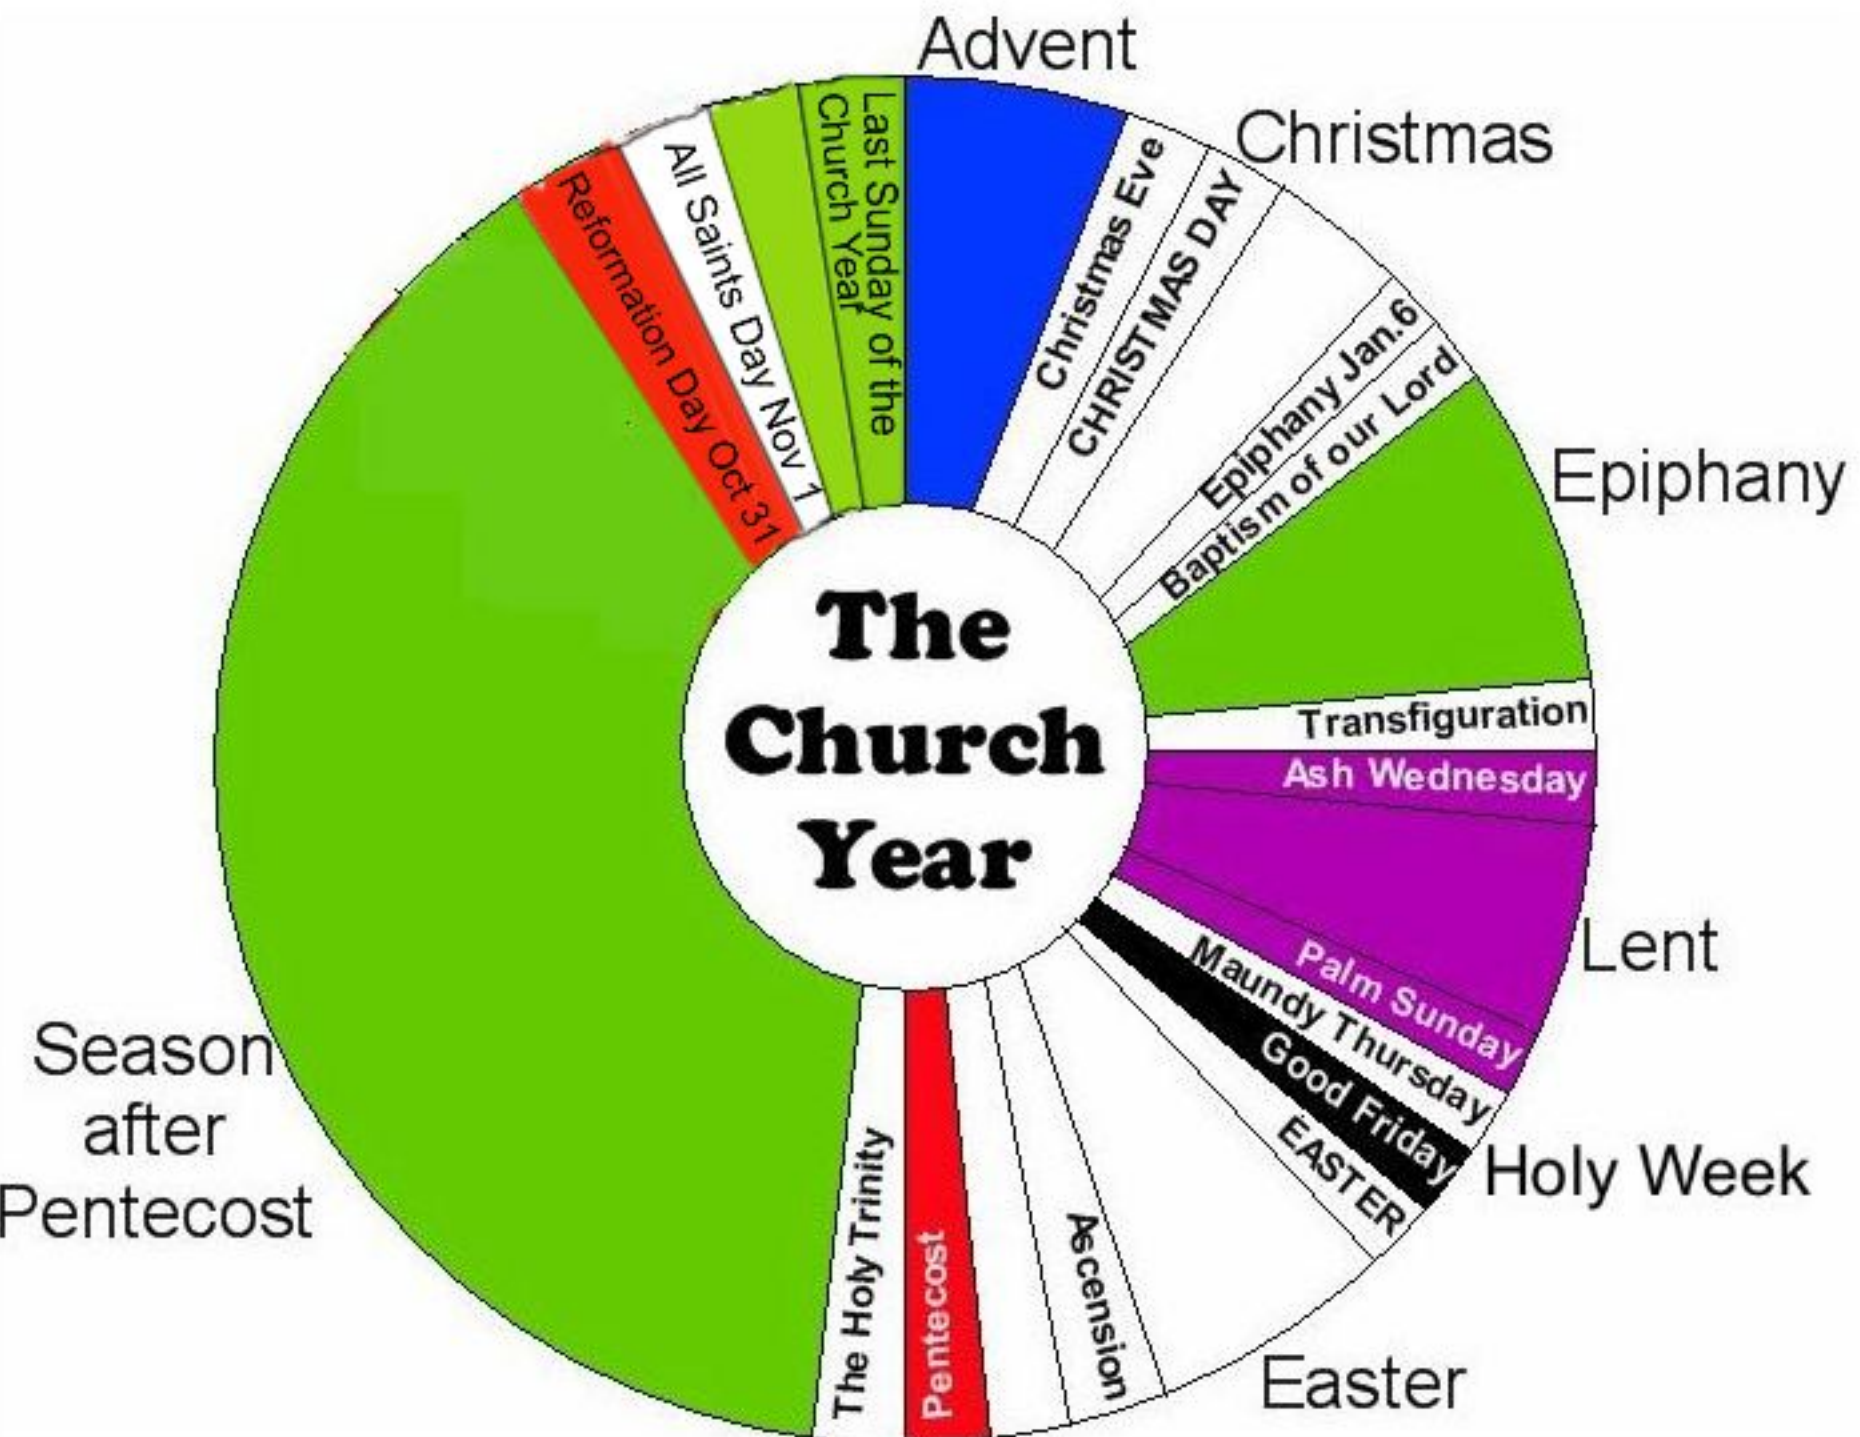

# The Church Year

## **Colors of the Christian Church Year**

Colors of the paraments and vestments help to distinguish the festivals and seasons of the church year:

**White** (joy and purity) - Christmas, Easter

**Blue** (hope) - Advent

**Purple** (repentance) - Lent

**Black** (death) - Good Friday

**Red** (fire; courage, zeal) - Pentecost; church festival

**Green** (growth) - Epiphany, Pentecost season